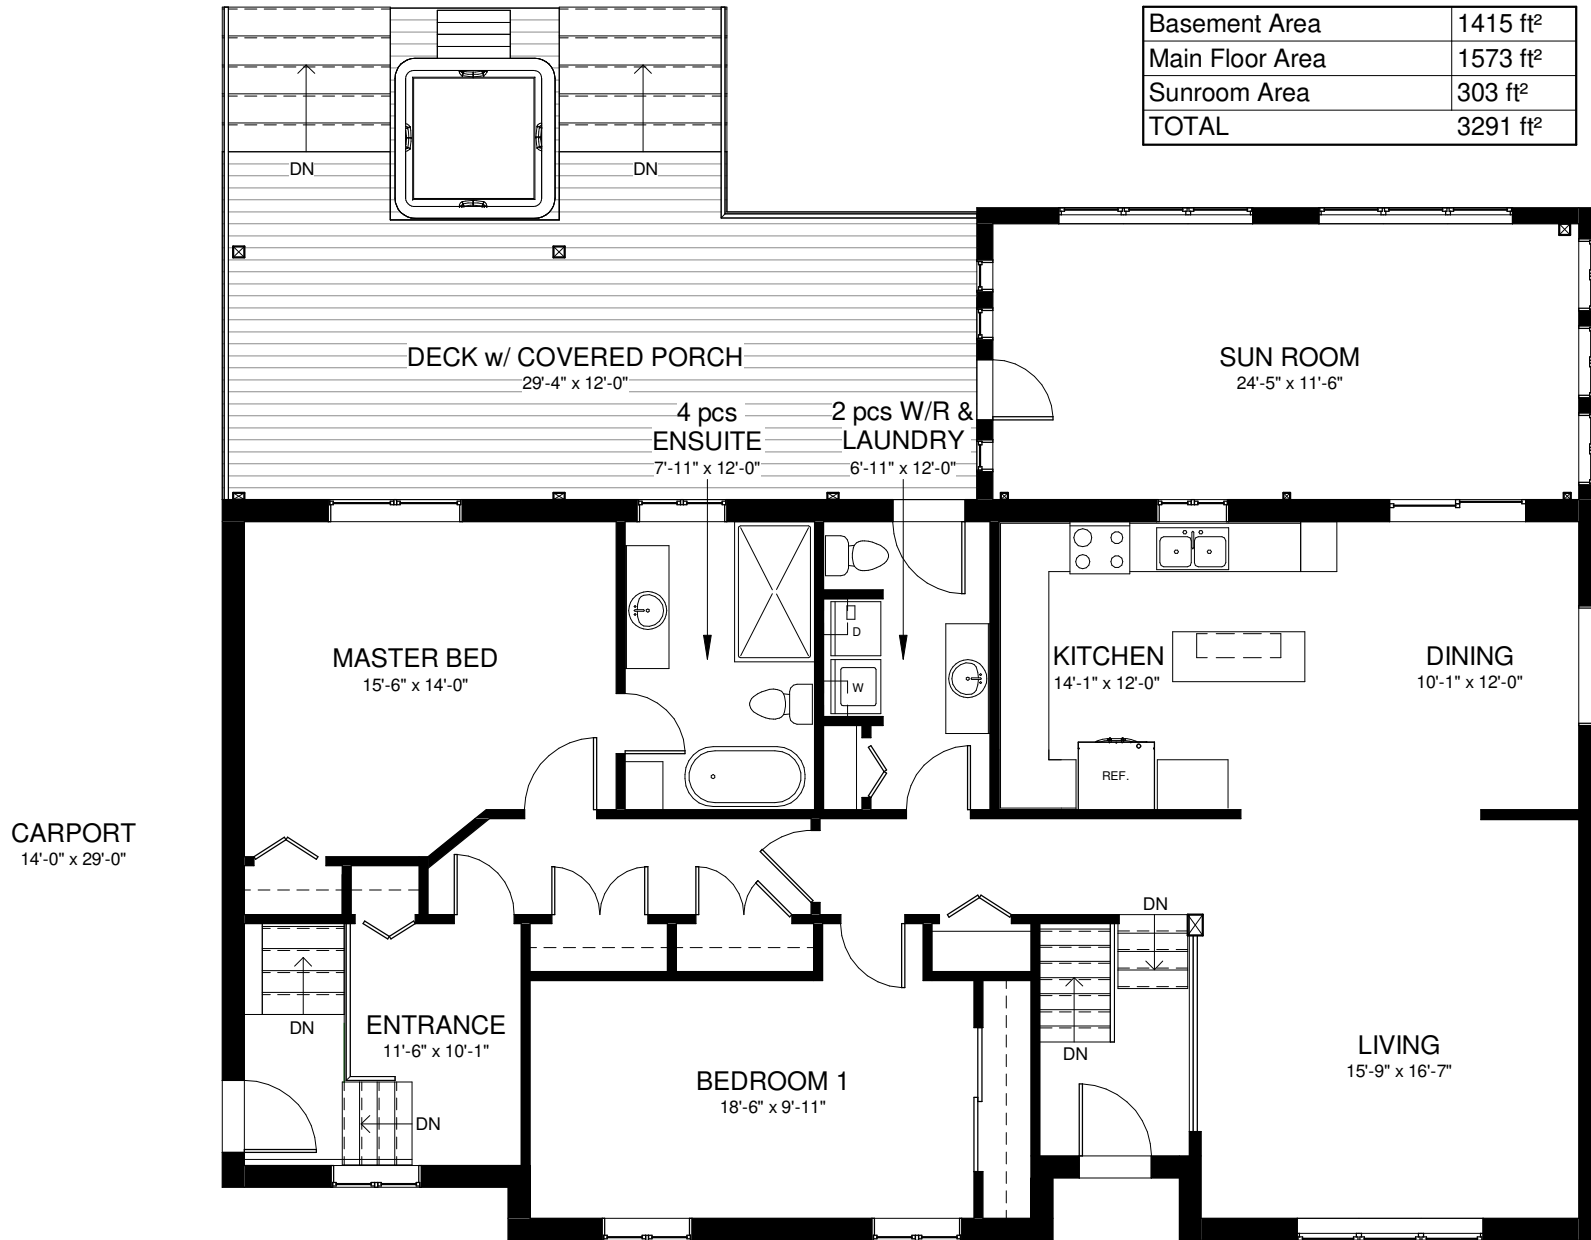

Basement Area	1415 ft ²
Main Floor Area	1573 ft ²
Sunroom Area	303 ft ²
TOTAL	3291 ft ²

Basement
743052 Dawson Point Rd

Disclaimer: All measurements may not be 100% to scale. The purpose is to provide an idea of layout.

Basement Area	1415 ft ²
Main Floor Area	1573 ft ²
Sunroom Area	303 ft ²
TOTAL	3291 ft ²

Main Floor

743052 Dawson Point Rd

Disclaimer: All measurements may not be 100% to scale. The purpose is to provide an idea of layout.