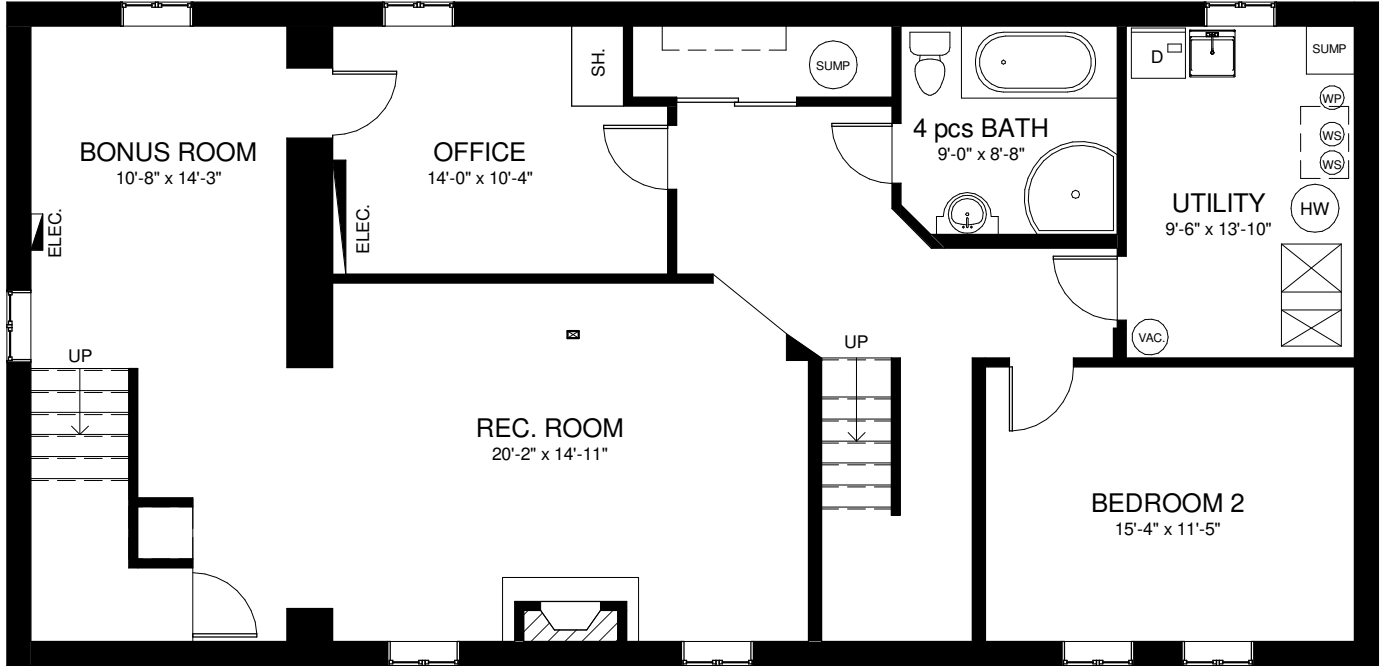

Basement Area	1415 ft ²
Main Floor Area	1573 ft ²
Sunroom Area	303 ft ²
TOTAL	3291 ft ²

Basement
743052 Dawson Point Rd

Disclaimer: All measurements may not be 100% to scale. The purpose is to provide an idea of layout.

Basement Area	1415 ft ²
Main Floor Area	1573 ft ²
Sunroom Area	303 ft ²
TOTAL	3291 ft ²

Main Floor

743052 Dawson Point Rd

Disclaimer: All measurements may not be 100% to scale. The purpose is to provide an idea of layout.